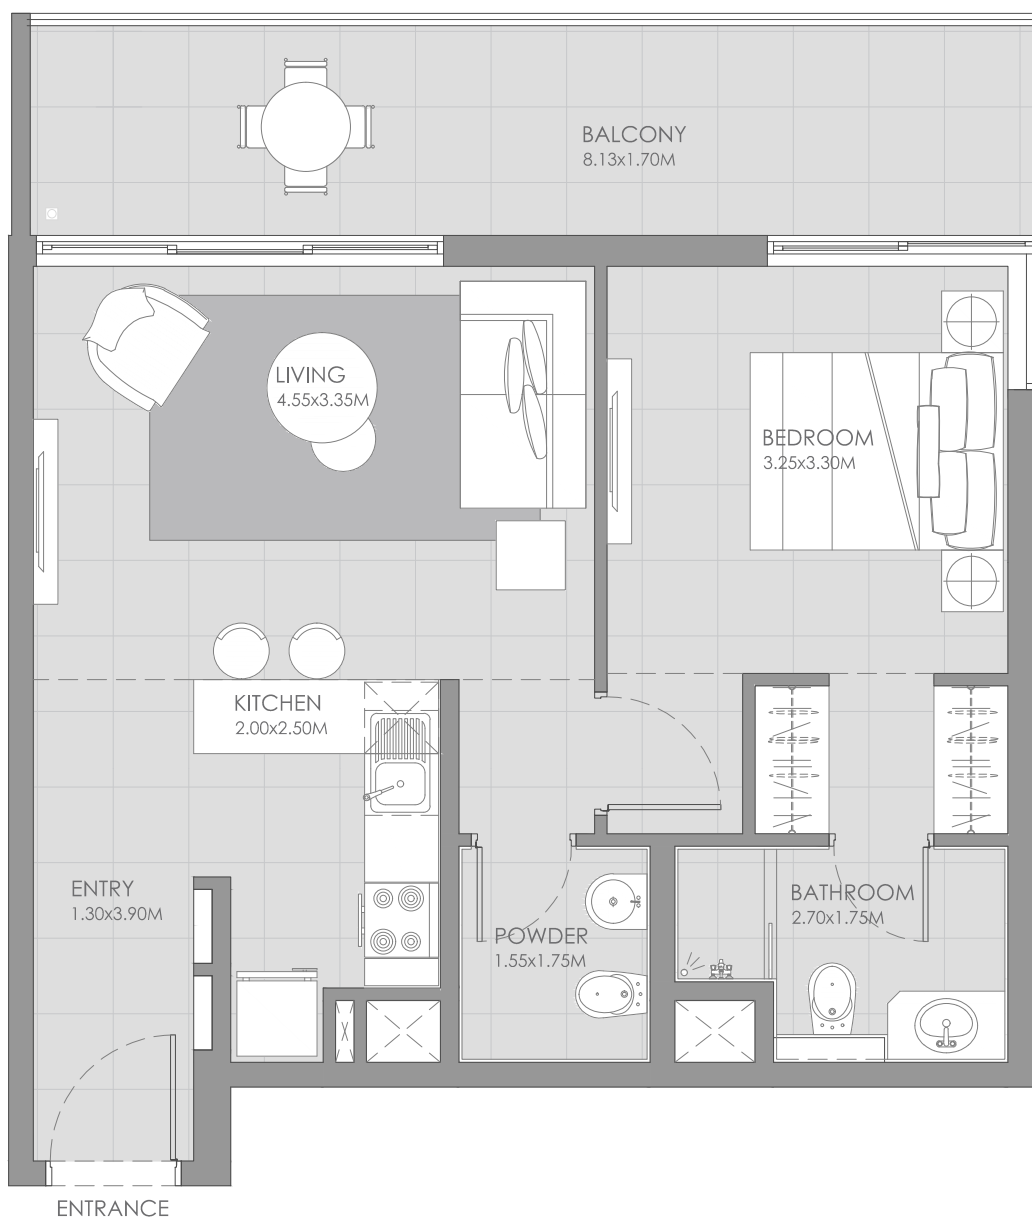

1B-4

Unit Area

54.89 sq.m.

590.80 sq.ft.

Balcony

15.29 sq.m.

164.60 sq.ft

Net Area

70.18 sq.m.

755.40 sq.ft

MAGCITY
MEYDAN

1 BEDROOM